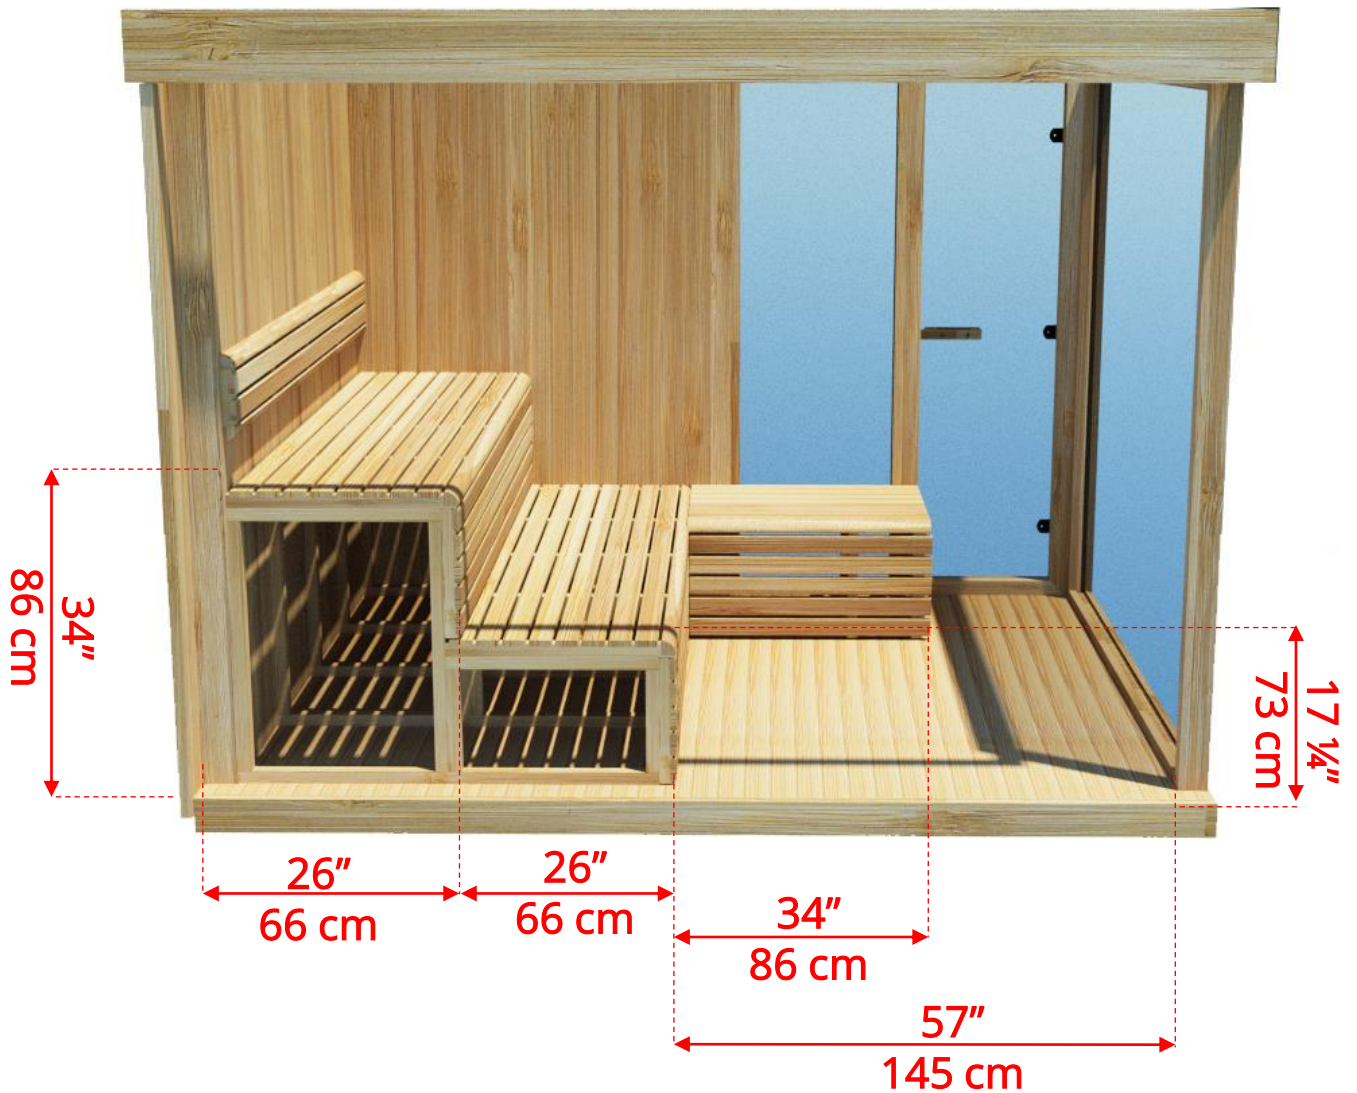

pure cübe

OR6110/ OR6112 Outdoor Pure Cube Orion Sauna

Manufactured by:

tel: 888-923-9813 | info@leisurecraft.com | web: www.leisurecraft.com