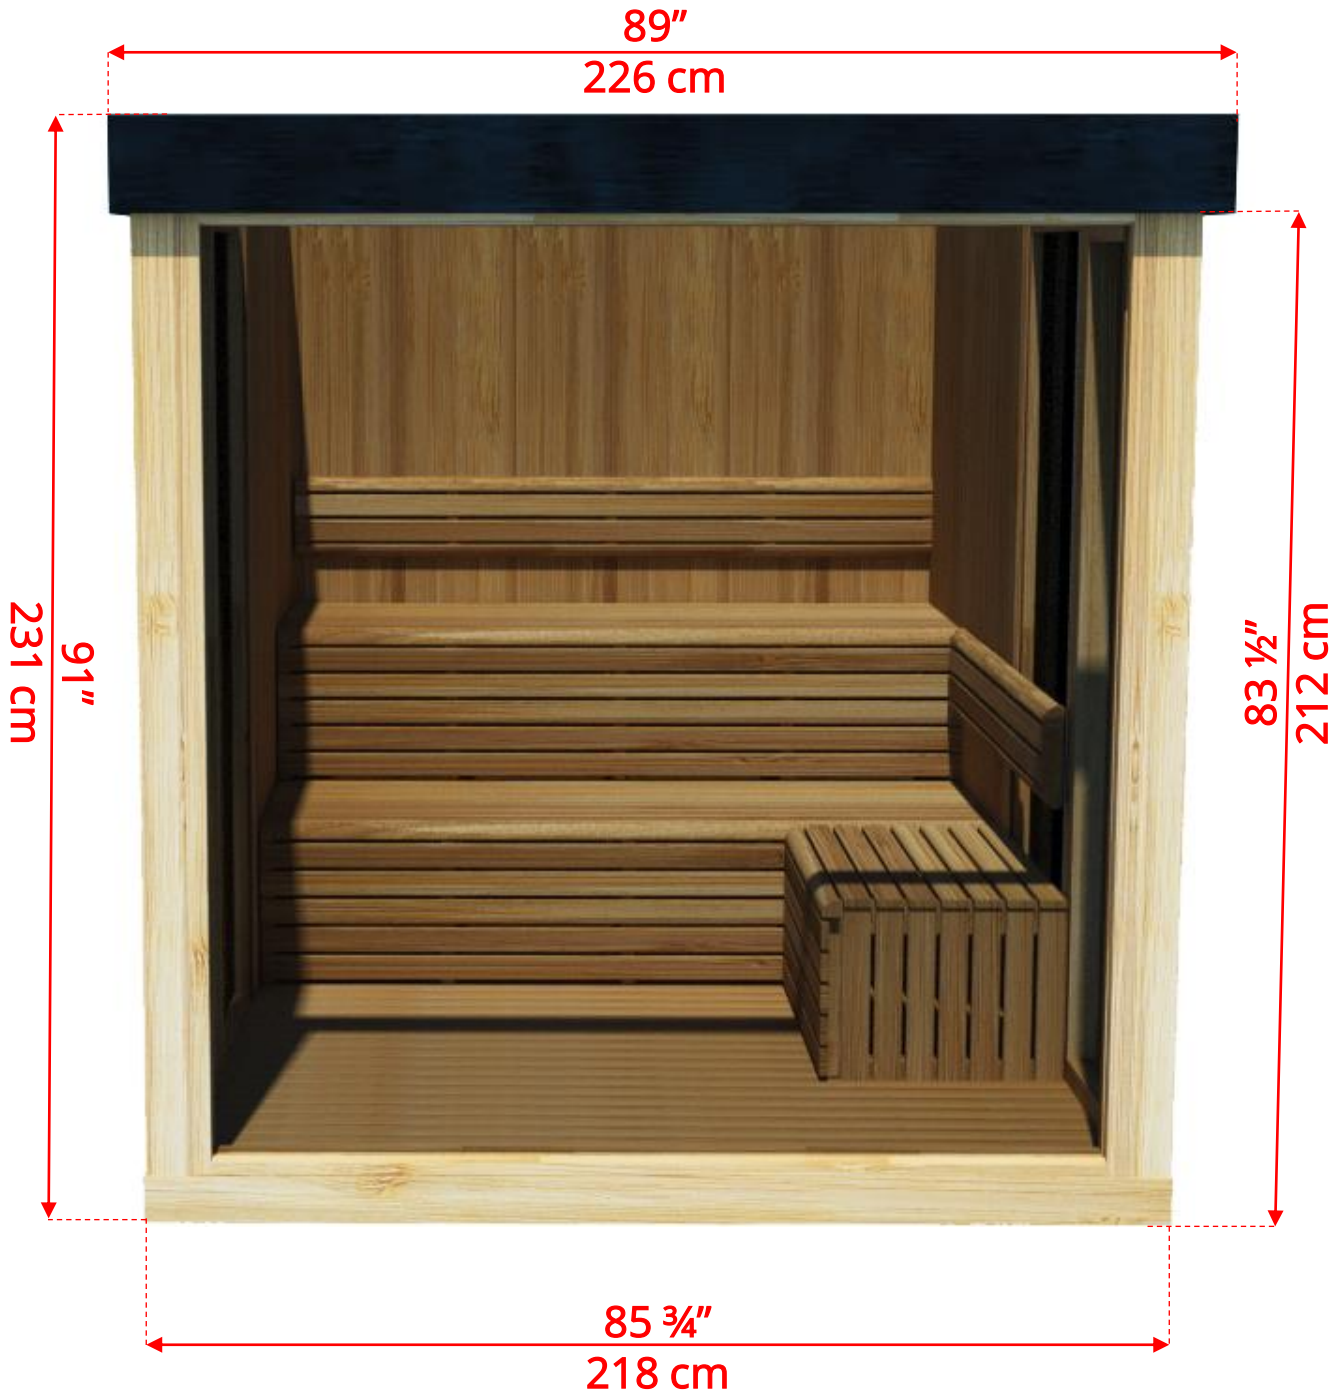

OR6110/ OR6112 Outdoor Pure Cube Orion Sauna

Manufactured by: