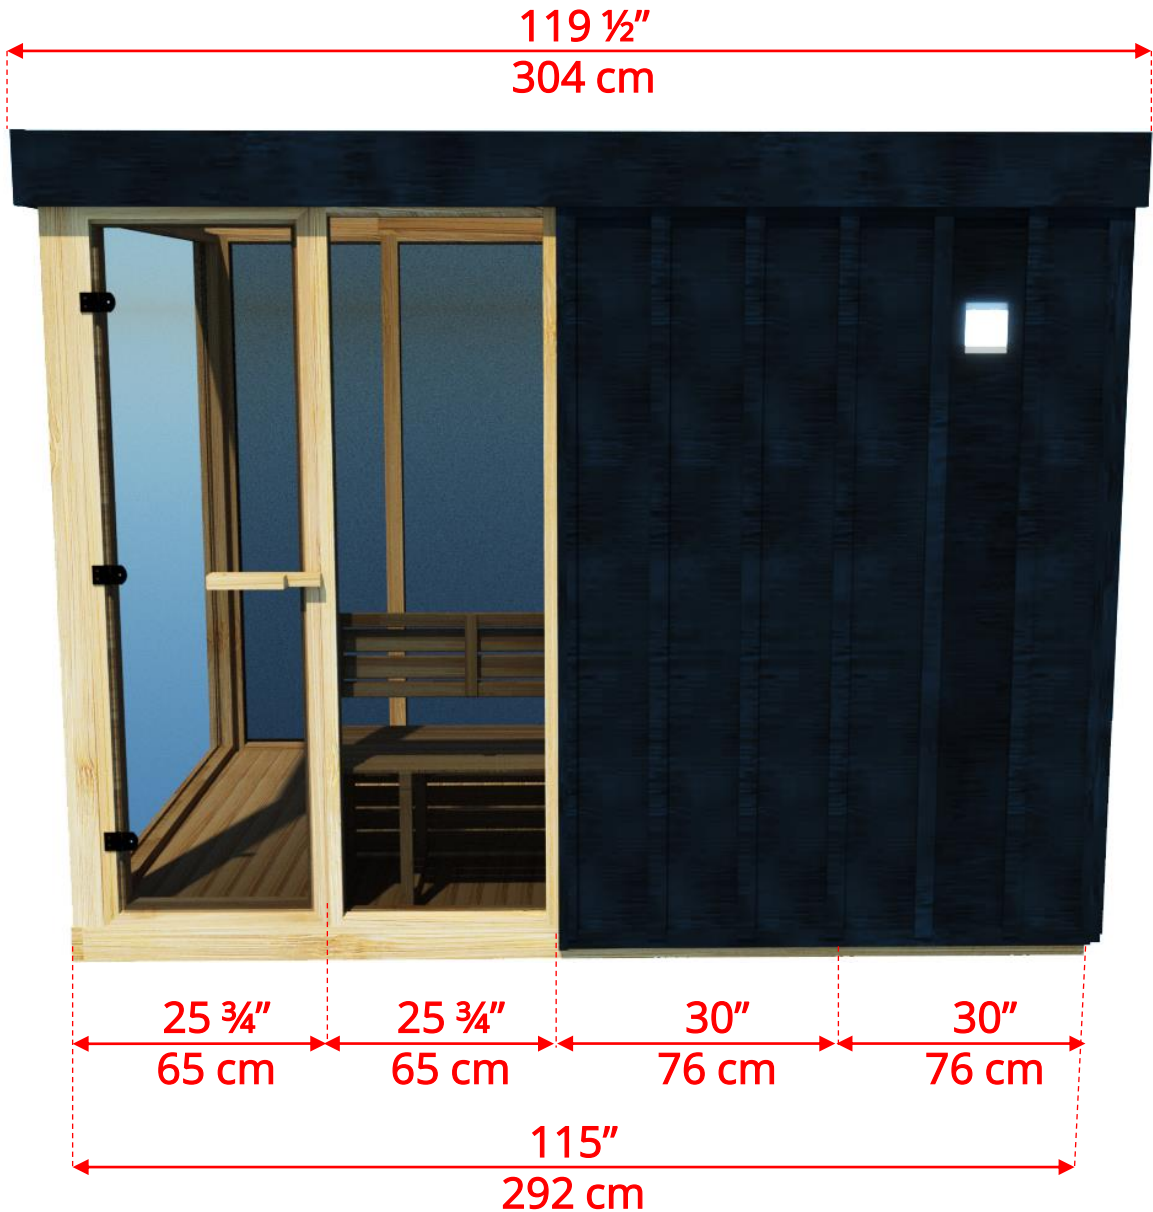

# OR6110/ OR6112 Outdoor Pure Cube Orion Sauna

L bench can be positioned on either side depending on what side door is on.

Manufactured by:

pure cübe

# OR6110/ OR6112 Outdoor Pure Cube Orion Sauna

Door can be placed on right or left side of sauna.

Manufactured by:

tel: 888-923-9813 | info@leisurecraft.com | web: www.leisurecraft.com

pure cübe