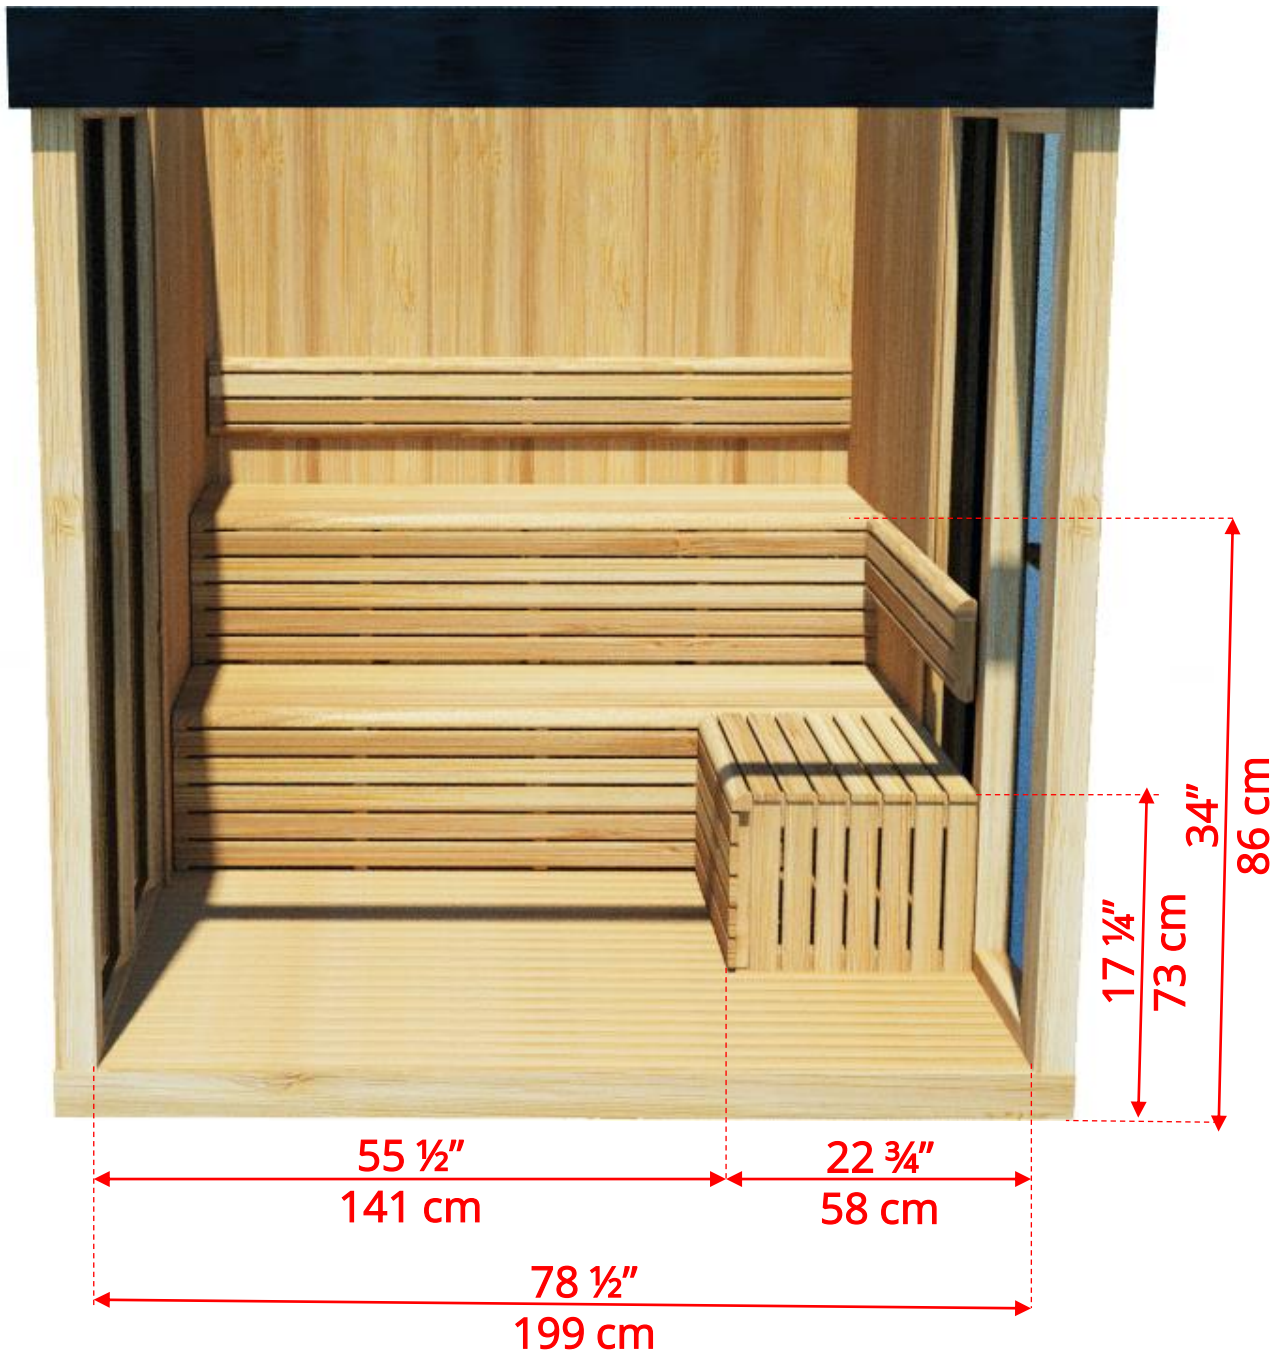

# OR6110/ OR6112 Outdoor Pure Cube Orion Sauna

L bench can be positioned on either side depending on what side door is on.

Manufactured by:

pure cübe

# OR6110/ OR6112 Outdoor Pure Cube Orion Sauna

Door can be placed on right or left side of sauna.

Manufactured by:

tel: 888-923-9813 | info@leisurecraft.com | web: www.leisurecraft.com

pure cübe