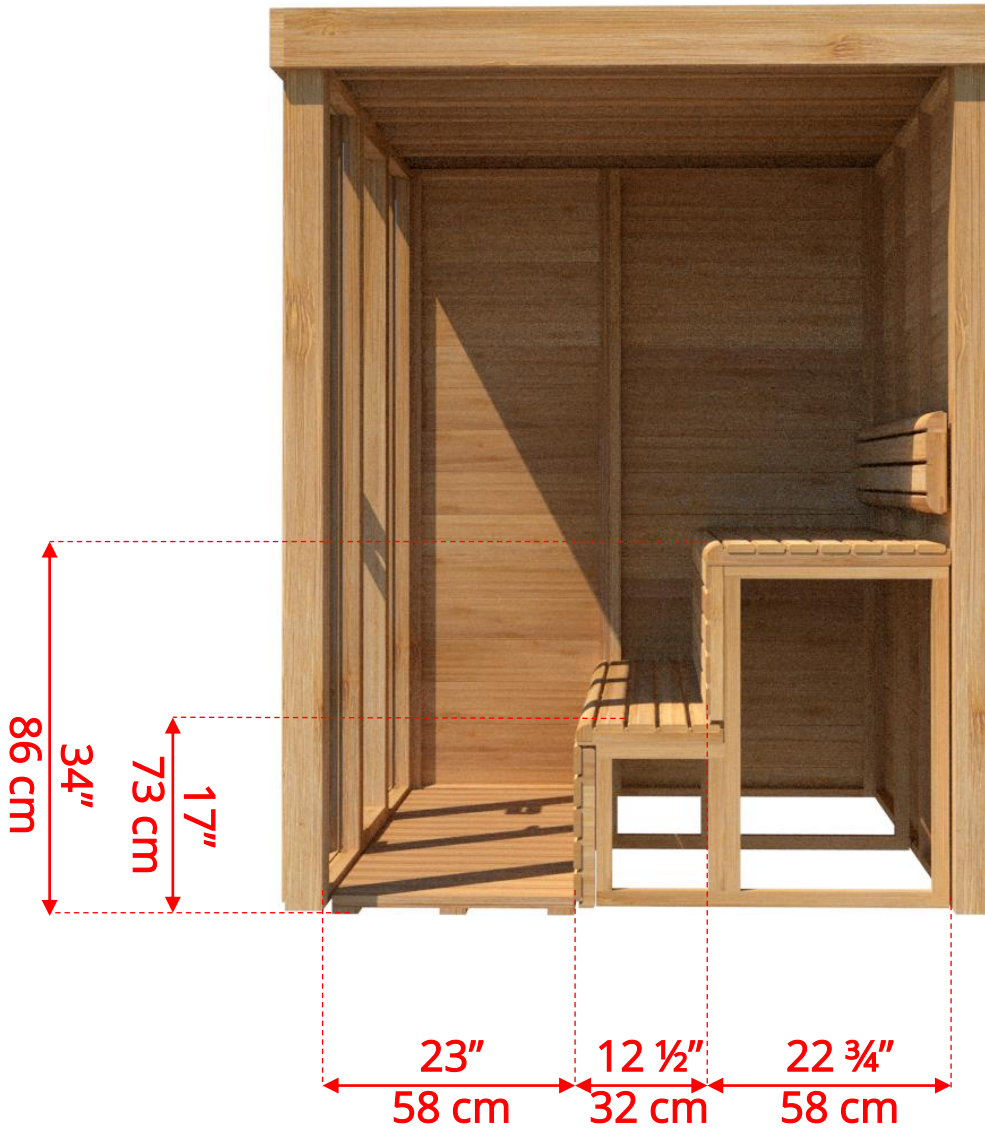

pure cübe

PU550 Indoor Pure Cube Sauna

Manufactured by:

tel: 888-923-9813 | info@leisurecraft.com | web: www.leisurecraft.com