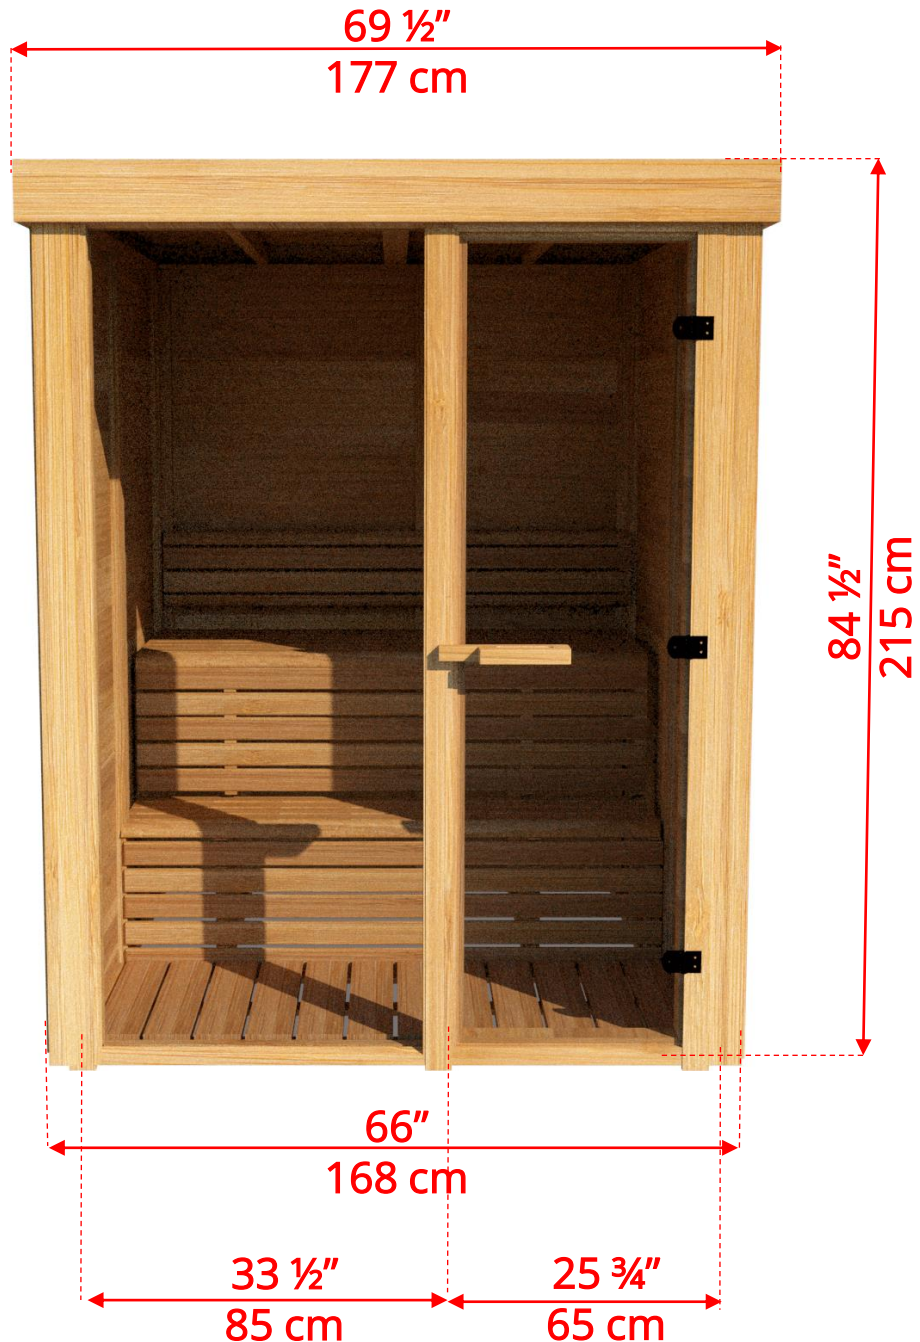

PU550/PU552 Indoor Pure Cube Sauna

Manufactured by:

pure cübe

PU550/PU552 Indoor Pure Cube Sauna

Manufactured by:

tel: 888-923-9813 | info@leisurecraft.com | web: www.leisurecraft.com

pure cübe

PU550/PU552 Indoor Pure Cube Sauna