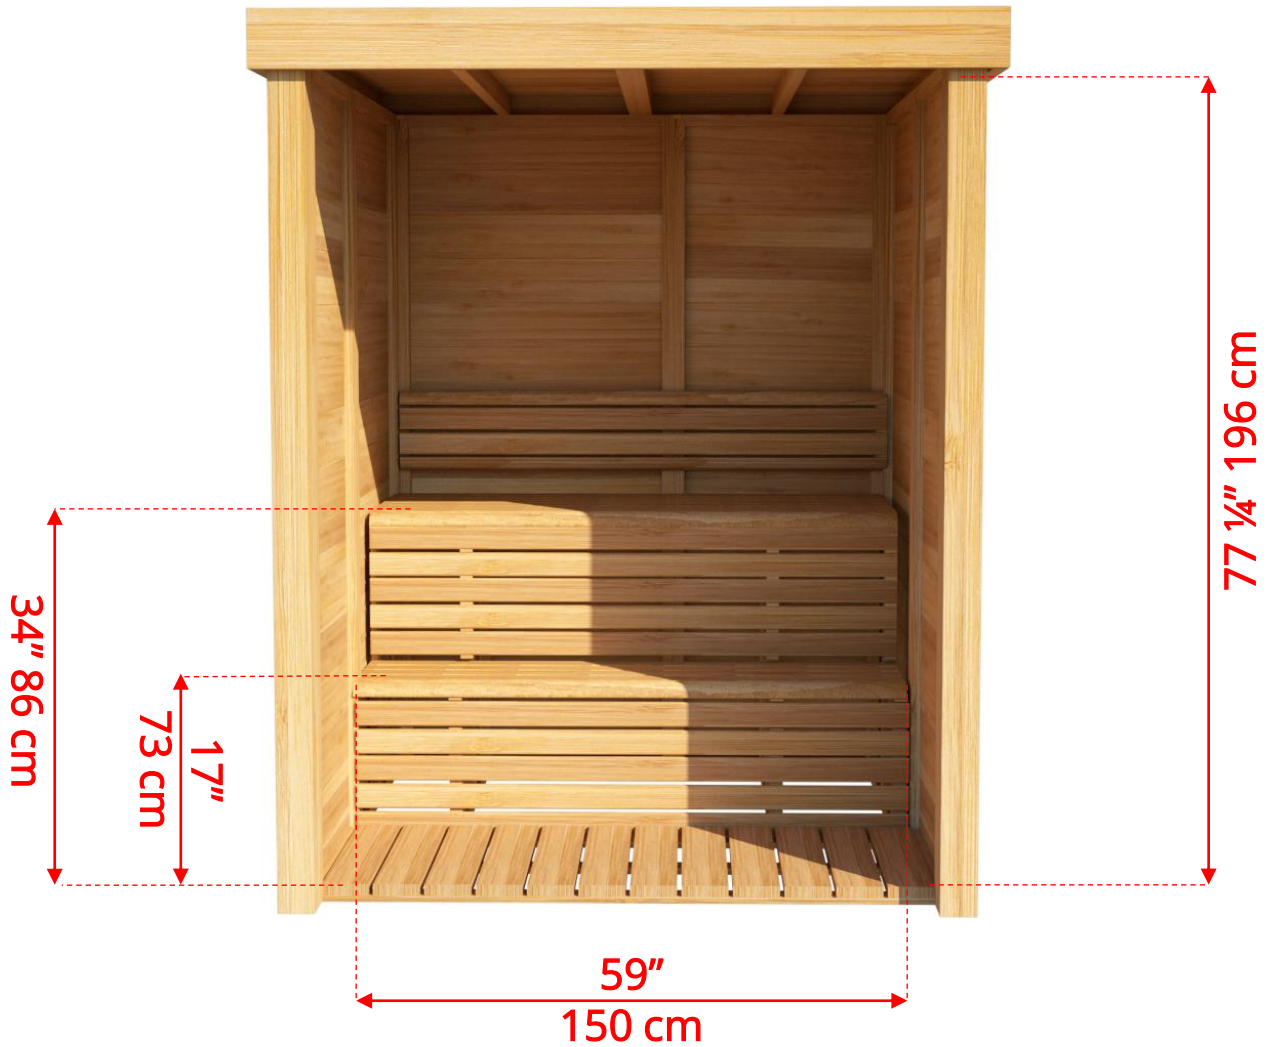

PU550/PU552 Indoor Pure Cube Sauna

Manufactured by:

pure cübe

PU550/PU552 Indoor Pure Cube Sauna

Manufactured by:

tel: 888-923-9813 | info@leisurecraft.com | web: www.leisurecraft.com

pure cübe

PU550/PU552 Indoor Pure Cube Sauna