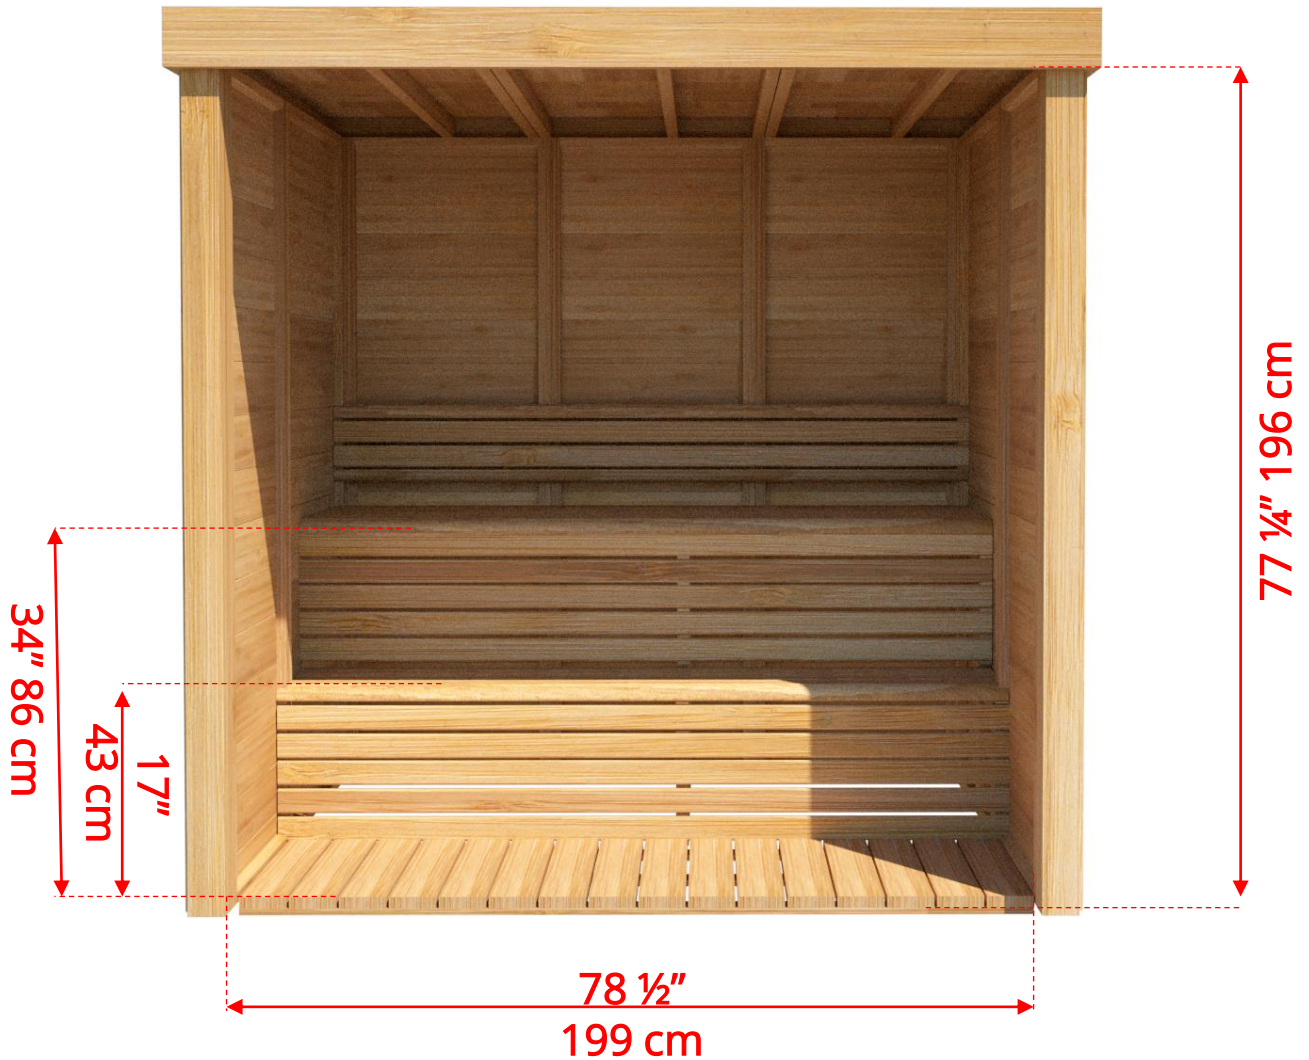

PU570/PU572 Indoor Pure Cube Sauna

Manufactured by:

pure cübe

PU570/PU572 Indoor Pure Cube Sauna

Manufactured by:

tel: 888-923-9813 | info@leisurecraft.com | web: www.leisurecraft.com

pure cübe

PU570/PU572 Indoor Pure Cube Sauna