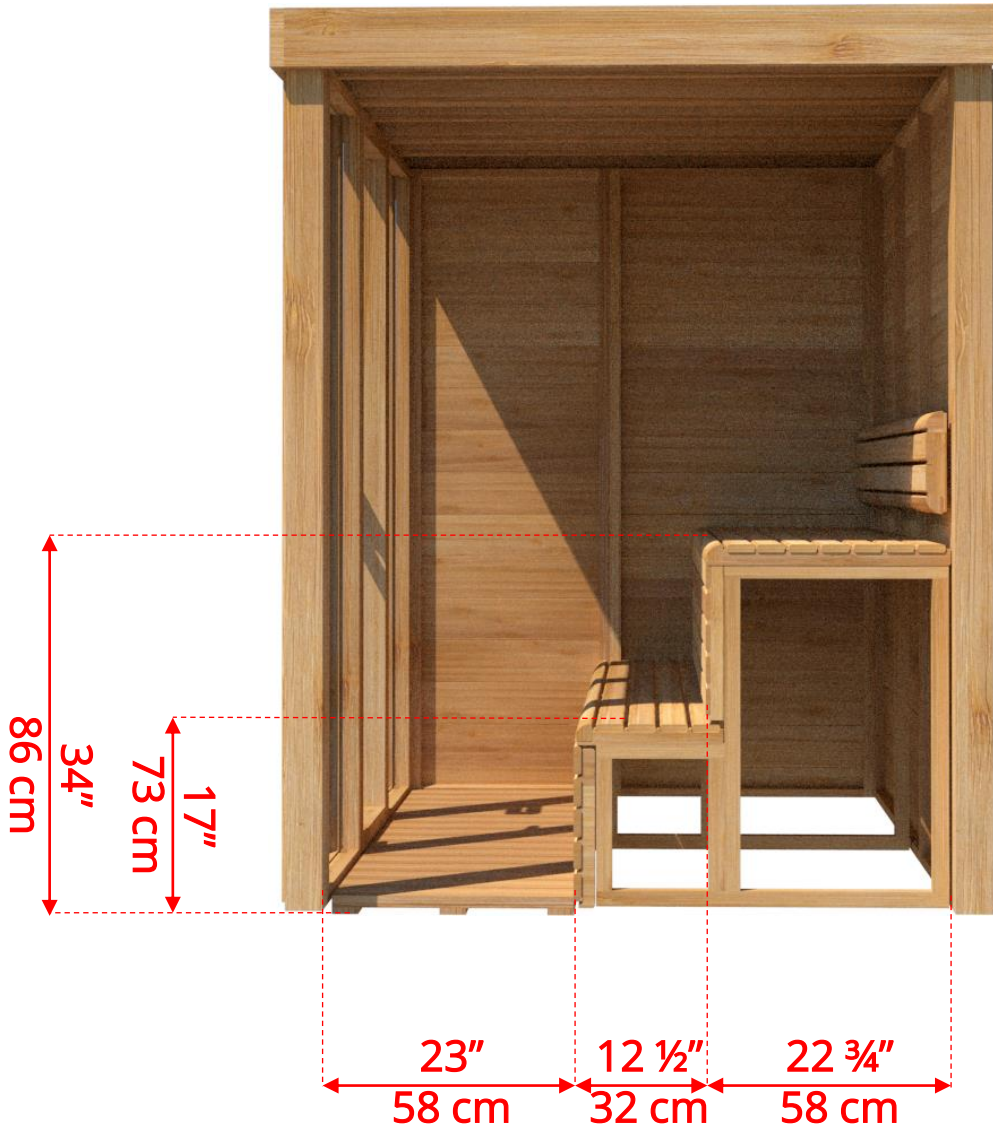

PU570/PU572 Indoor Pure Cube Sauna

Manufactured by: