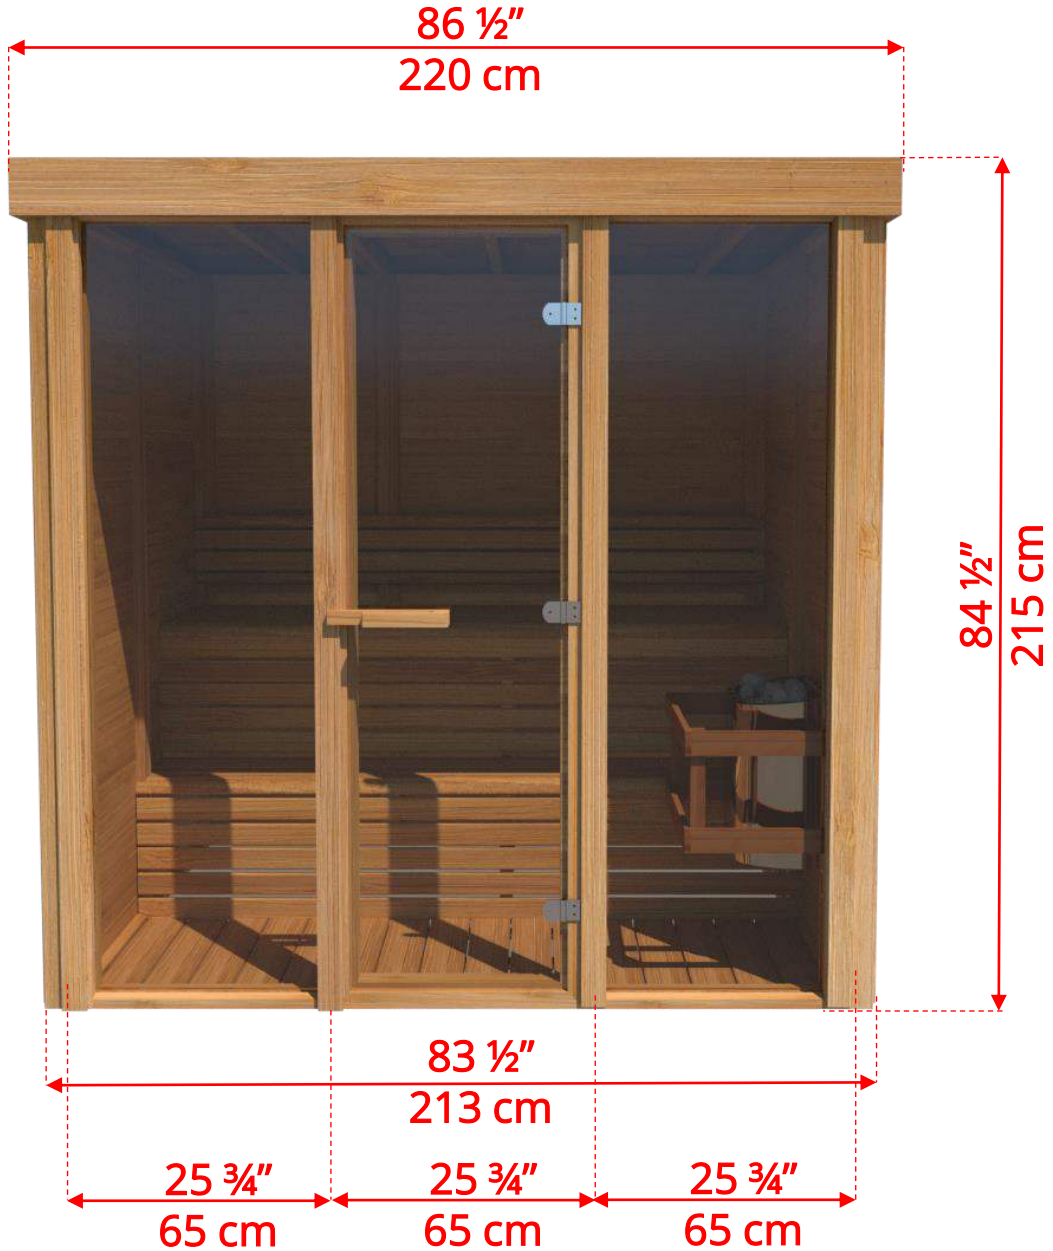

PU570/PU572 Indoor Pure Cube Sauna

Manufactured by:

pure cübe

PU570/PU572 Indoor Pure Cube Sauna

Manufactured by:

tel: 888-923-9813 | info@leisurecraft.com | web: www.leisurecraft.com

pure cübe

PU570/PU572 Indoor Pure Cube Sauna