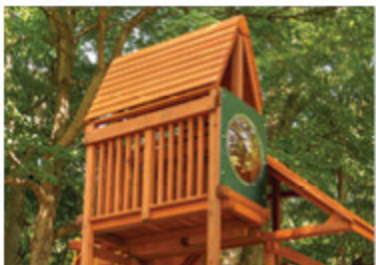

62" SAFETY HANDLES

10" SAFETY HANDLES

SKYBOX