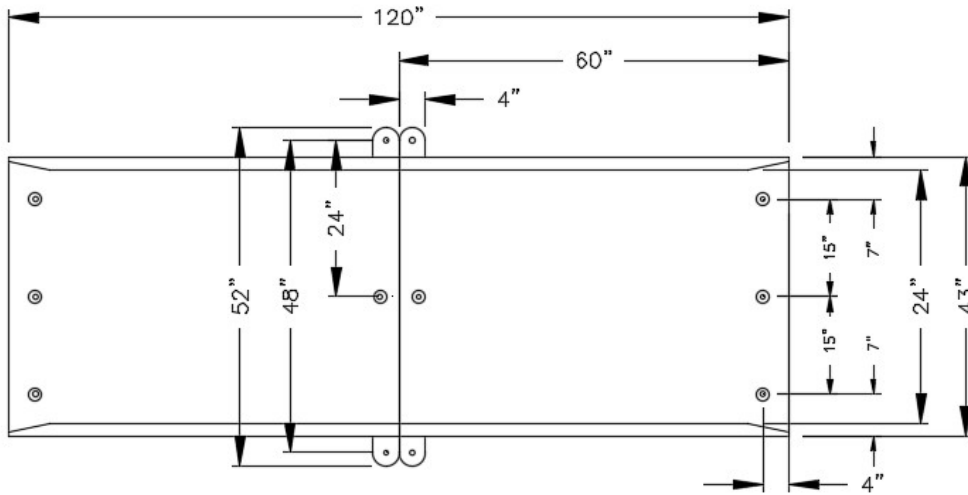

PO Box 7987
Edmond, OK 73083
14710-B Metro Plaza Blvd
Edmond, OK 73013

O: 877-234-6558
F: 405-607-0624
info@2by2ind.com

ADA Full Ramp Specifications