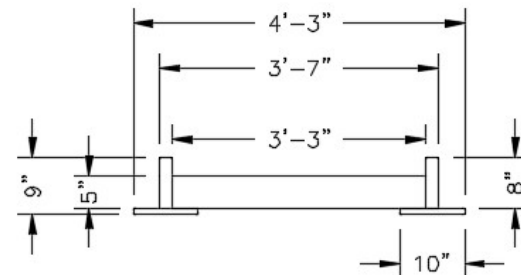

PO Box 7987
Edmond, OK 73083
14710-B Metro Plaza Blvd
Edmond, OK 73013

O: 877-234-6558
F: 405-607-0624
info@2by2ind.com

ADA Full Ramp Specifications