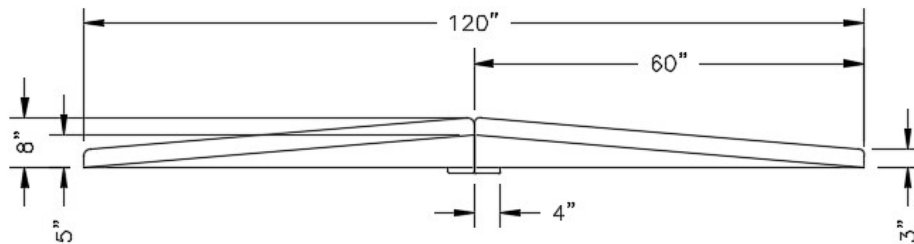

PO Box 7987
Edmond, OK 73083
14710-B Metro Plaza Blvd
Edmond, OK 73013

O: 877-234-6558
F: 405-607-0624
info@2by2ind.com

ADA Full Ramp Specifications