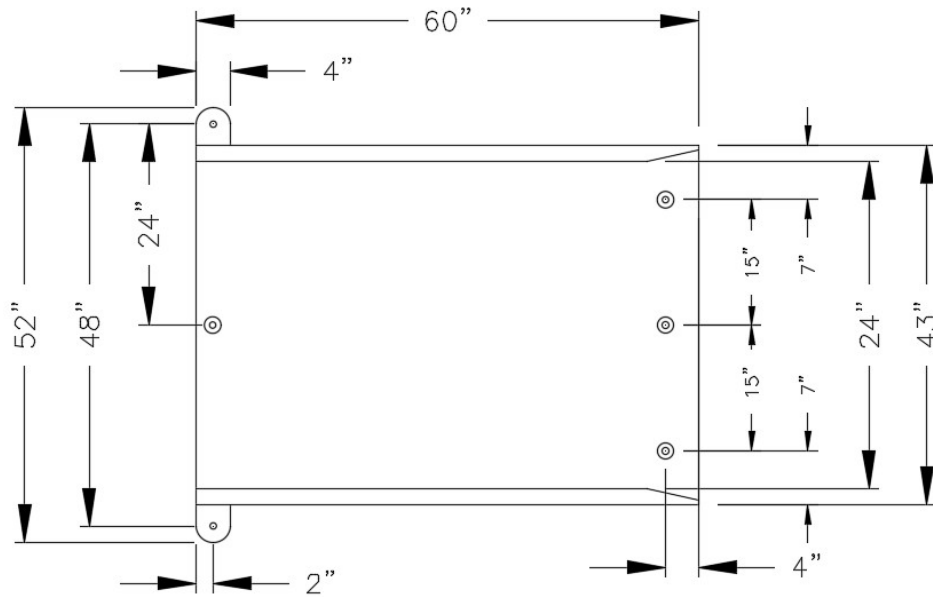

PO Box 7987
Edmond, OK 73083
14710-B Metro Plaza Blvd
Edmond, OK 73013

O: 877-234-6558
F: 405-607-0624
info@2by2ind.com

ADA Half Ramp Specifications