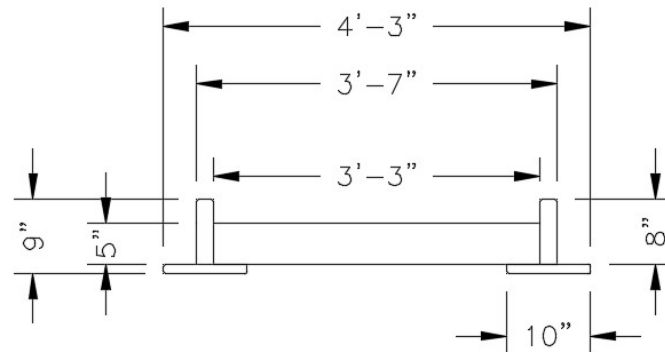

PO Box 7987
Edmond, OK 73083
14710-B Metro Plaza Blvd
Edmond, OK 73013

O: 877-234-6558
F: 405-607-0624
info@2by2ind.com

ADA Half Ramp Specifications