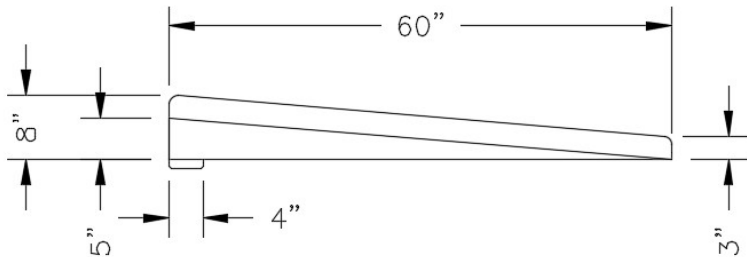

PO Box 7987
Edmond, OK 73083
14710-B Metro Plaza Blvd
Edmond, OK 73013

O: 877-234-6558
F: 405-607-0624
info@2by2ind.com

ADA Half Ramp Specifications