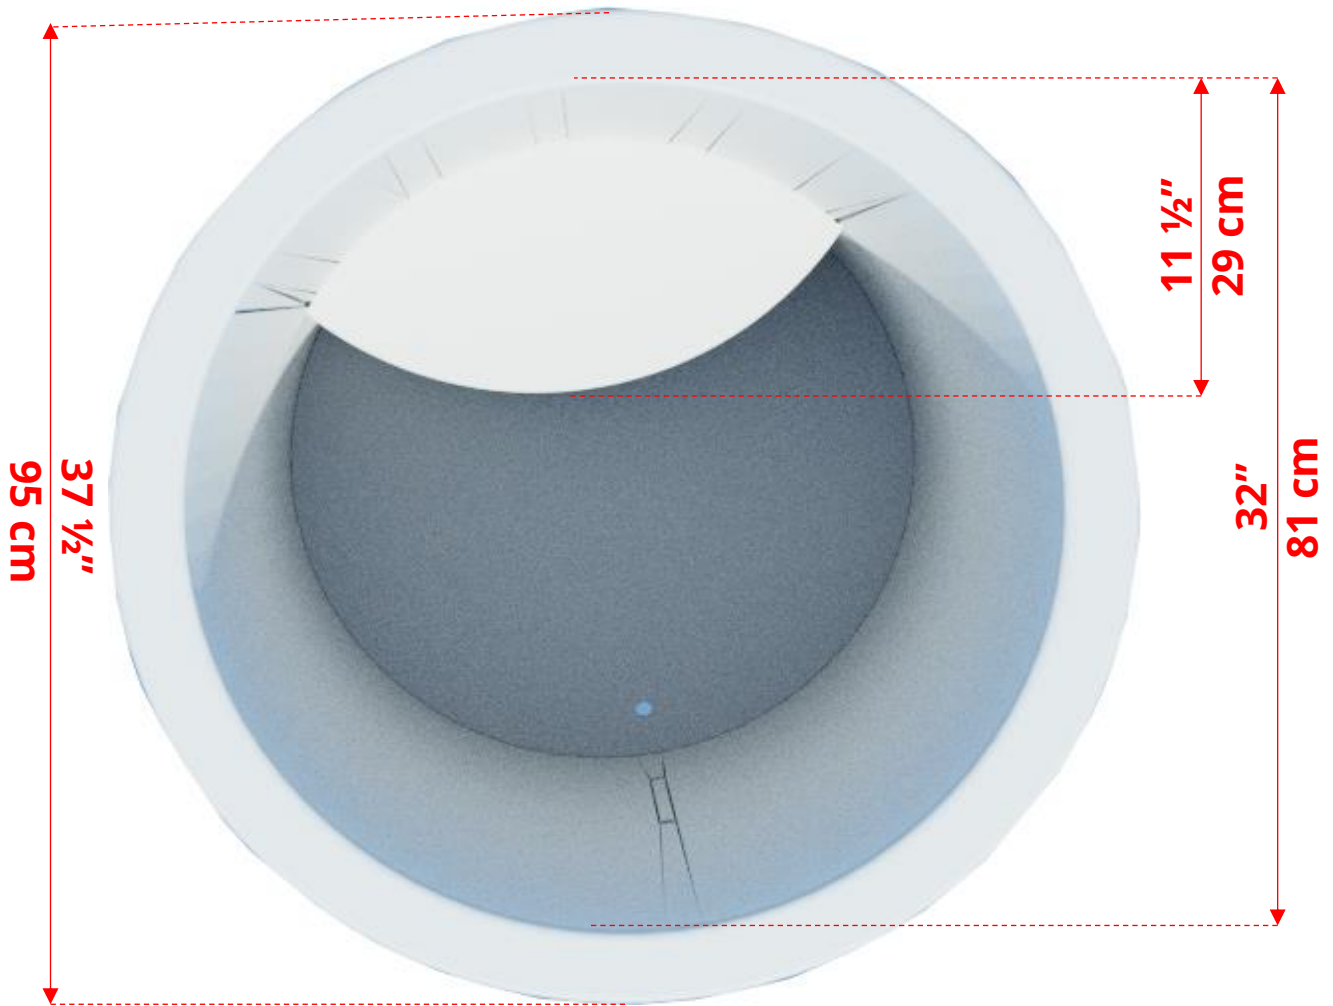

## The Baltic Plunge Tub

**Dry weight of Baltic Plunge Tub is 108lbs (49kgs)**

**The Baltic Plunge Tub will hold approximately 132 gallons (501 liters ) of water when filled 2" (51mm) from the top of the tub.**

**This will add approximately 1105 lbs (501kgs ) in weight**

# CT33BP The Baltic Plunge Tub

**Top View**

**Seat Height 12"**  
**(30cm)**