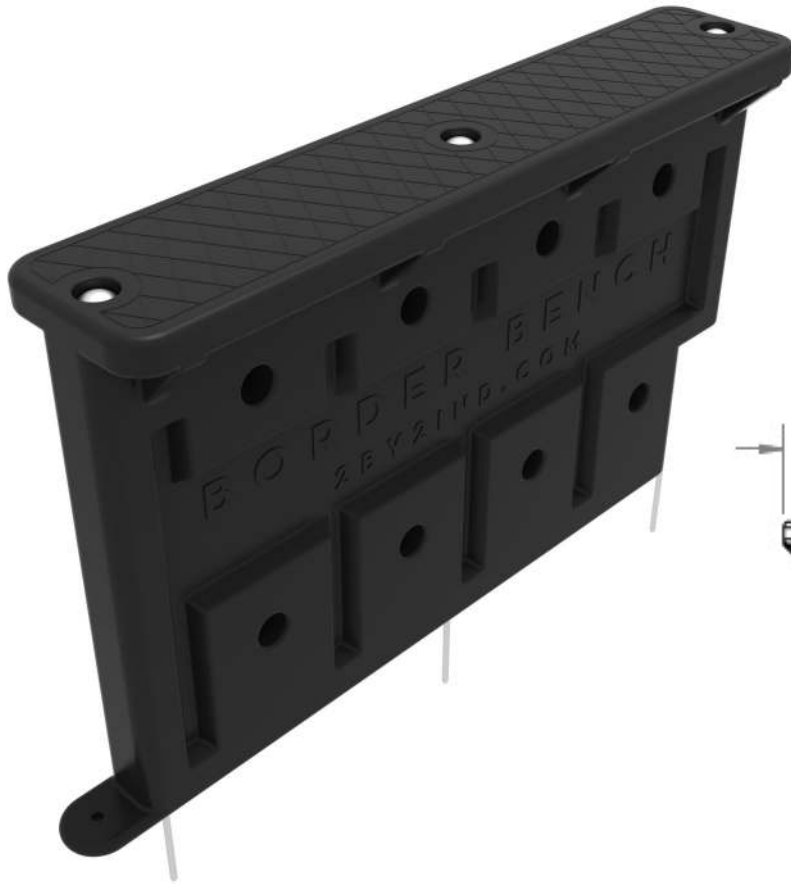

PO Box 7987
Edmond, OK 73083

14710-B Metro Plaza Blvd
Edmond, OK 73013

O: 877-234-6558
F: 405-607-0624
info@2by2ind.com

WATCH INSTALL VIDEO!

Border Bench Specifications