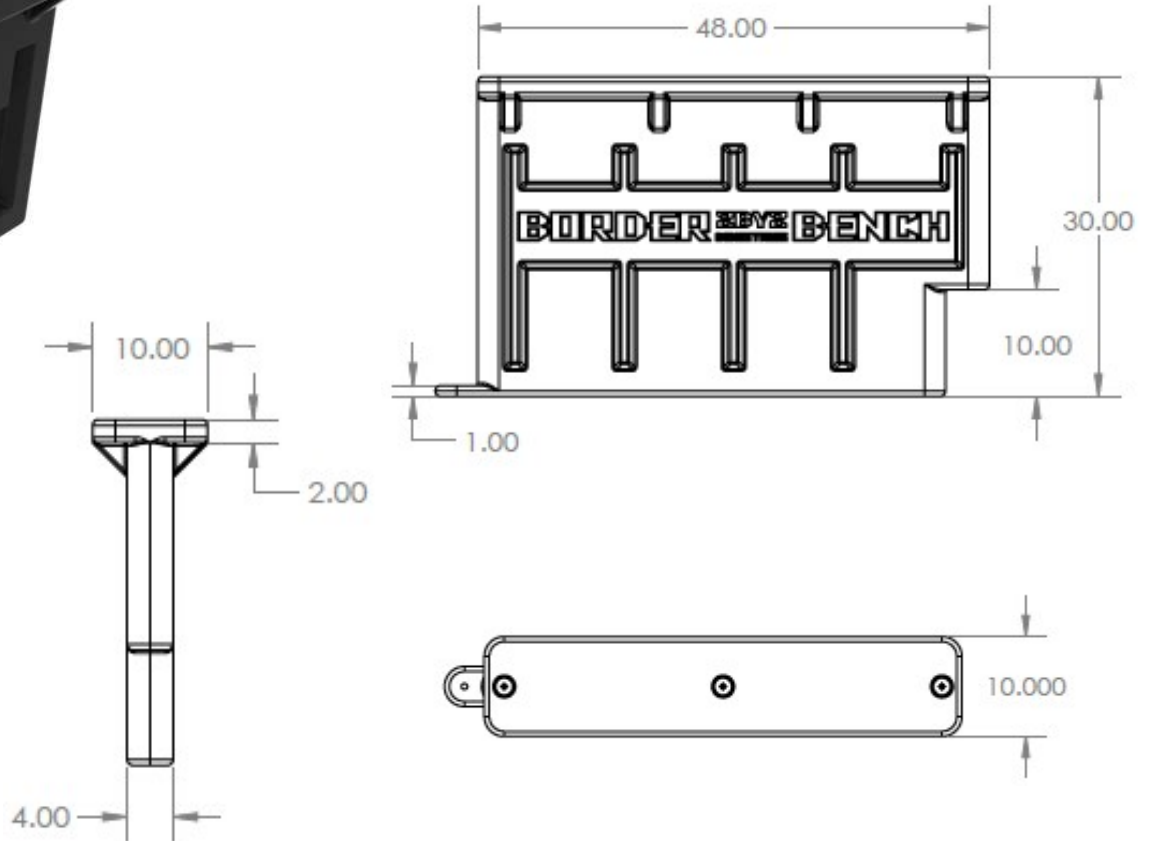

PO Box 7987
Edmond, OK 73083

14710-B Metro Plaza Blvd
Edmond, OK 73013

O: 877-234-6558
F: 405-607-0624
info@2by2ind.com

WATCH INSTALL VIDEO!

Border Bench Specifications