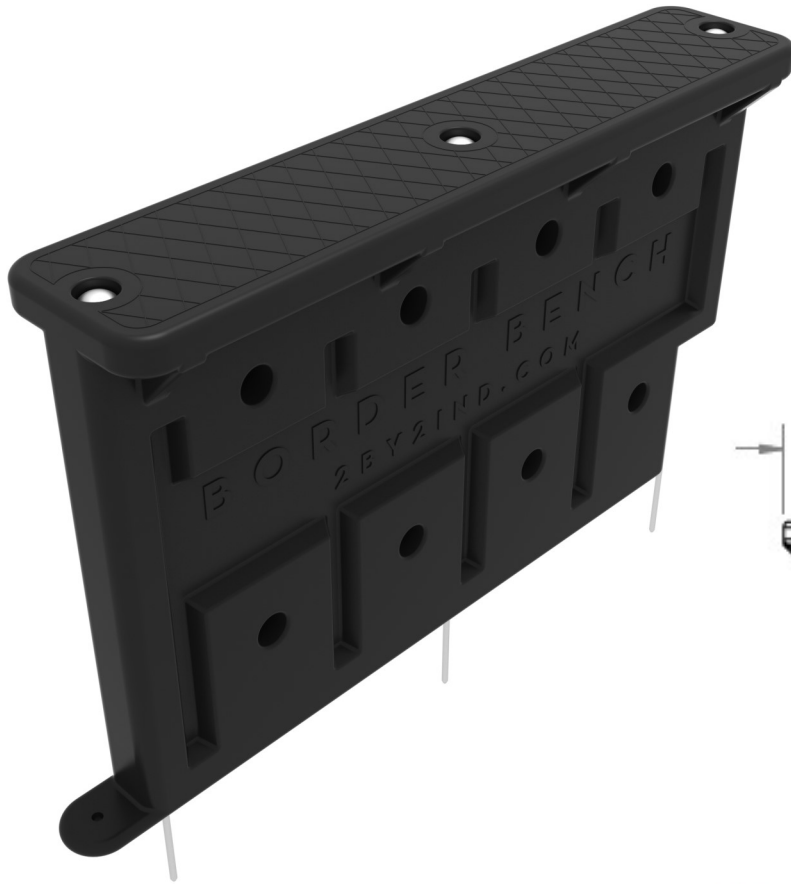

PO Box 7987
Edmond, OK 73083

14710-B Metro Plaza Blvd
Edmond, OK 73013

O: 877-234-6558
F: 405-607-0624
info@2by2ind.com

WATCH INSTALL VIDEO!

Border Bench Specifications