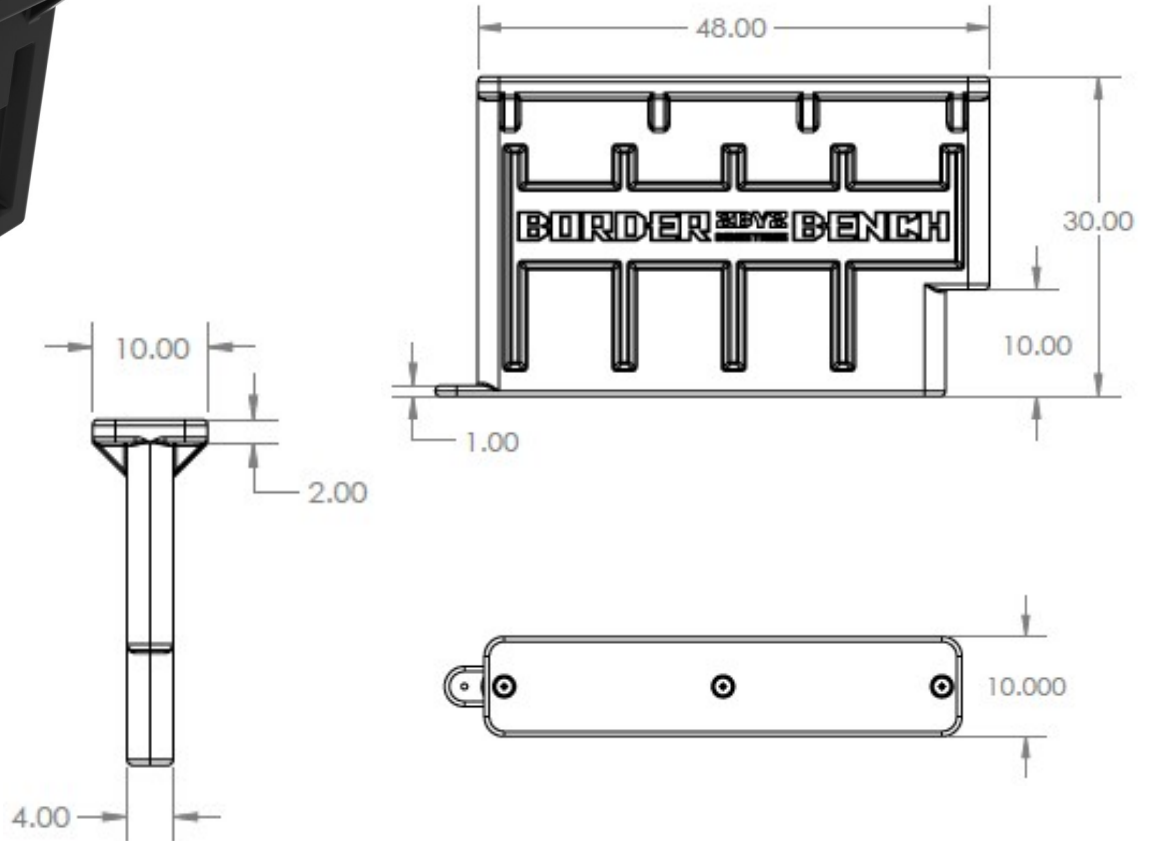

PO Box 7987
Edmond, OK 73083

14710-B Metro Plaza Blvd
Edmond, OK 73013

O: 877-234-6558
F: 405-607-0624
info@2by2ind.com

WATCH INSTALL VIDEO!

Border Bench Specifications